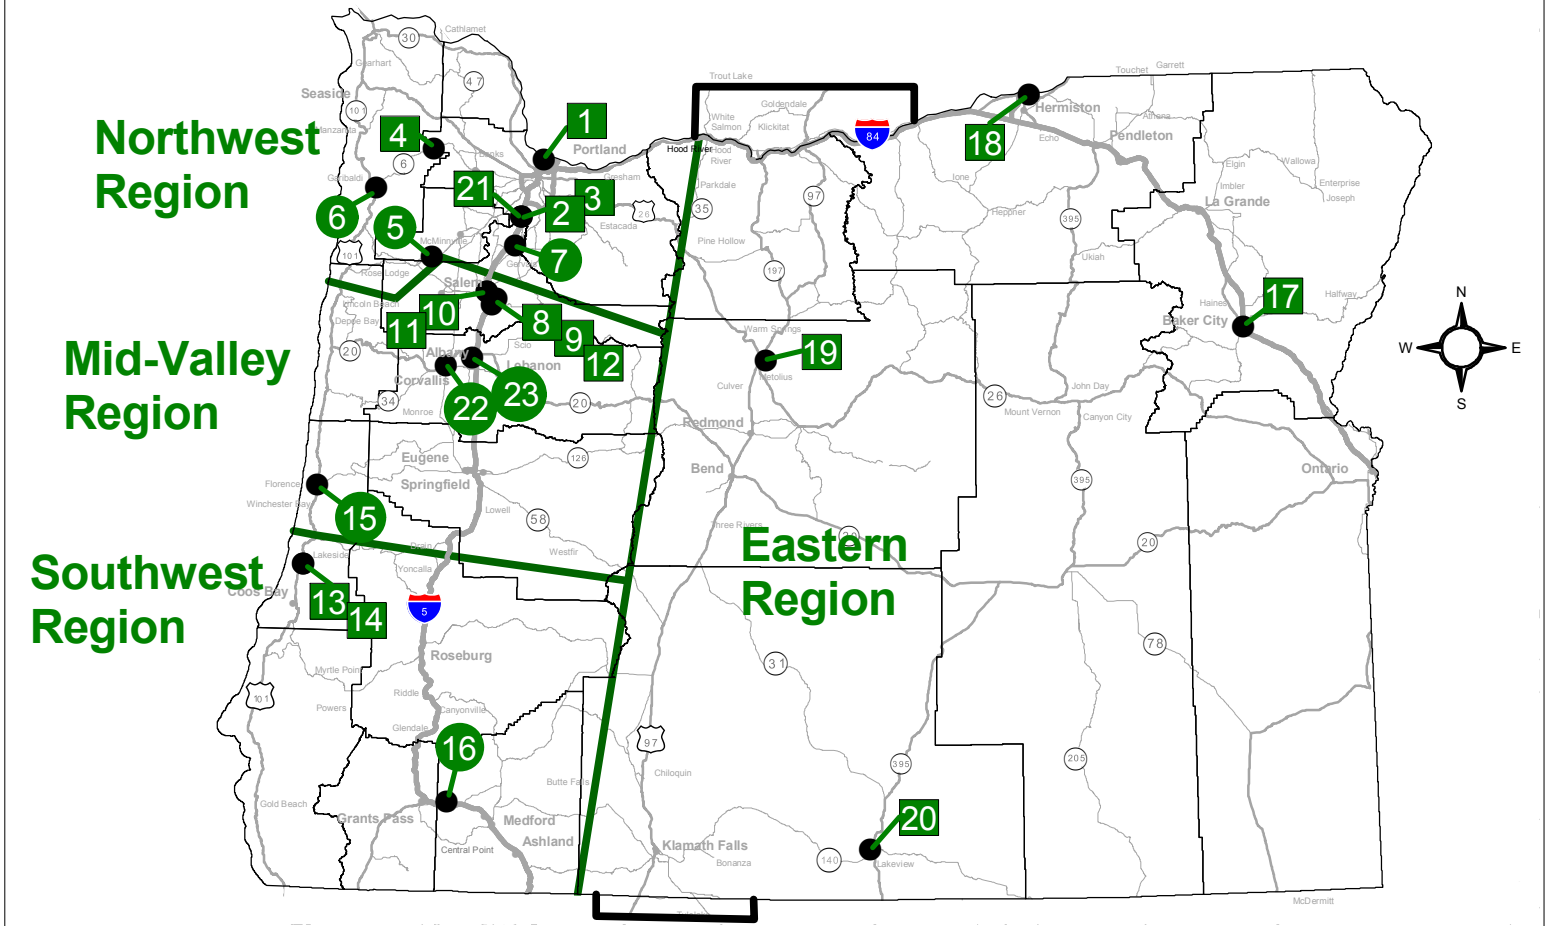

# Oregon Correctional Facilities and CF Committee Regions

- 1** Department of Corrections Facility
- 1** Oregon Youth Authority Facility

Snake River Correctional Institution is physically located in the Idaho Area and not covered by Area 58 CFC.

## Northwest Region

- 1 Columbia River Correctional Inst (CRCI) Portland
- 2 Coffee Creek Correctional (CCCF) Wilsonville
- 3 Coffee Creek Correctional (CCCF) Men's Wilsonville
- 4 South Fork Forrest Camp Tillamook
- 5 Federal Corrections Institution (FCI) Sheridan
- 6 Camp Tillamook OYA Tillamook
- 7 MacLaren OYA Woodburn

## Mid-Valley Region

- 8 CCF Salem
- 9 Santiam Correctional Institution (OSCI) Salem
- 10 Oregon State Penitentiary (OSP) Salem
- 11 Oregon State Penitentiary Minimum (OSPM) Salem
- 12 Santiam Correctional Institution (SCI) Salem
- 15 Camp Florence (CF) OYA Florence

## Eastern Region

- 17 Powder River Correctional (PRCF) Baker City
- 18 Two Rivers Correctional Inst. (TRCF) Umatilla
- 19 Deer Creek Correctional (DRCI) Madras
- 20 Warner Creek Correctional (WCCF) Lakeview